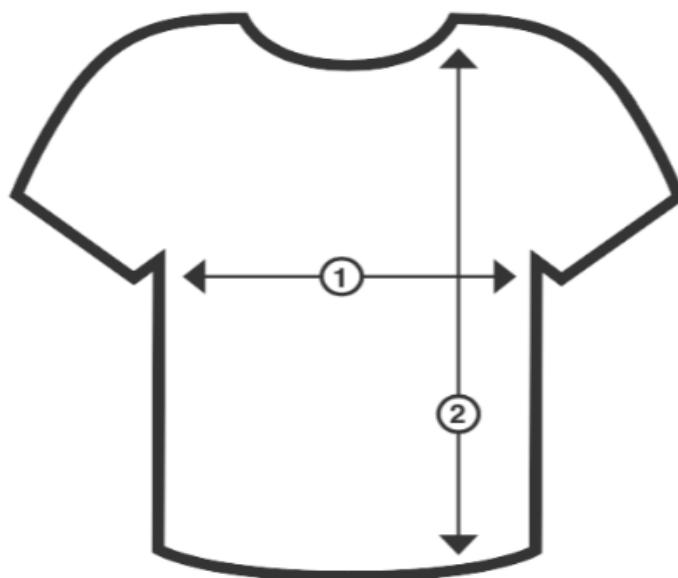

## SIZE CHART

(180gm 100% Carded Cotton, Classic Fit, Crew neck, Unisex)

SIZES	SIZE TOLERANCE	2-3	4-5	5-6	7-8	9-10	11-12
1 Half Chest (cm)	+/- 2 cm	32	35	37	40	43	45
2 Length (cm)	+/- 2 cm	40	44	46	53	58	62

How to measure:

## SIZE CHART

(160gm, 100% Ring Spun Cotton, Classic Fit, Crew neck, Unisex)

SIZES	SIZE TOLERANCE	S	M	L	XL	2XL	3XL
1 Half Chest (cm)	+/- 2 cm	50	53	56	59	62	68
2 Length (cm)	+/- 2 cm	70	72	74	76	78	80